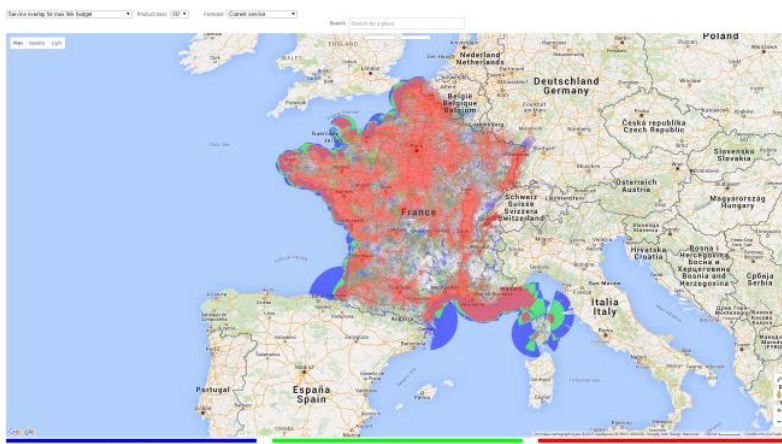

- "Tracking" makes it easier to recover in case of theft.
- In case of water damage I am notified (Sensor optional).
- Follow-up of boat battery status (Sensor optional)
- Works on 3.6v battery replaceable, 3 year battery life.
- Alarm function to prevent loved ones in case of problems.

Network coverage area (France)

Please contact Linobjec
Phone : +00
02.28.15.85.36