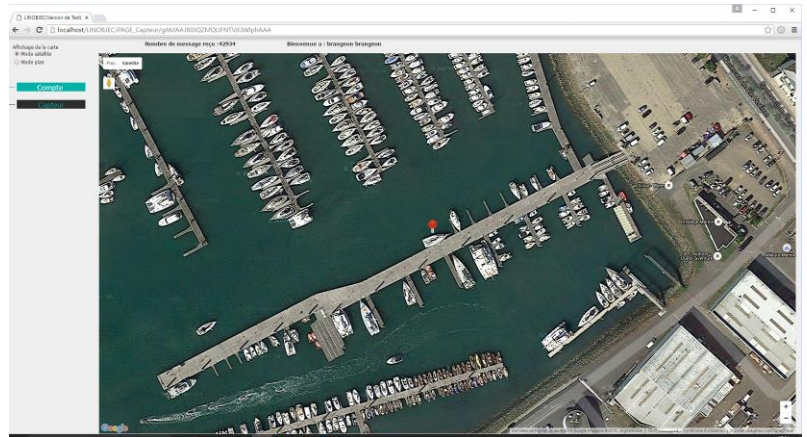

LINOBJEC

Tél. 02 28 15 85 36

Always aboard my boat...

TraceBoat is the permanent link with your boat, it allows you to communicate in real time with it.

With my TraceBoat

- I am not aboard my boat.
- I locate it.
- I visualize it daily on the simple and playful interface on my phone or my PC.
- I choose the display mode: satellite or simplified map ...
- I am watching him and I am warned.
- I am notified by SMS if a position is outside the zone I have set.